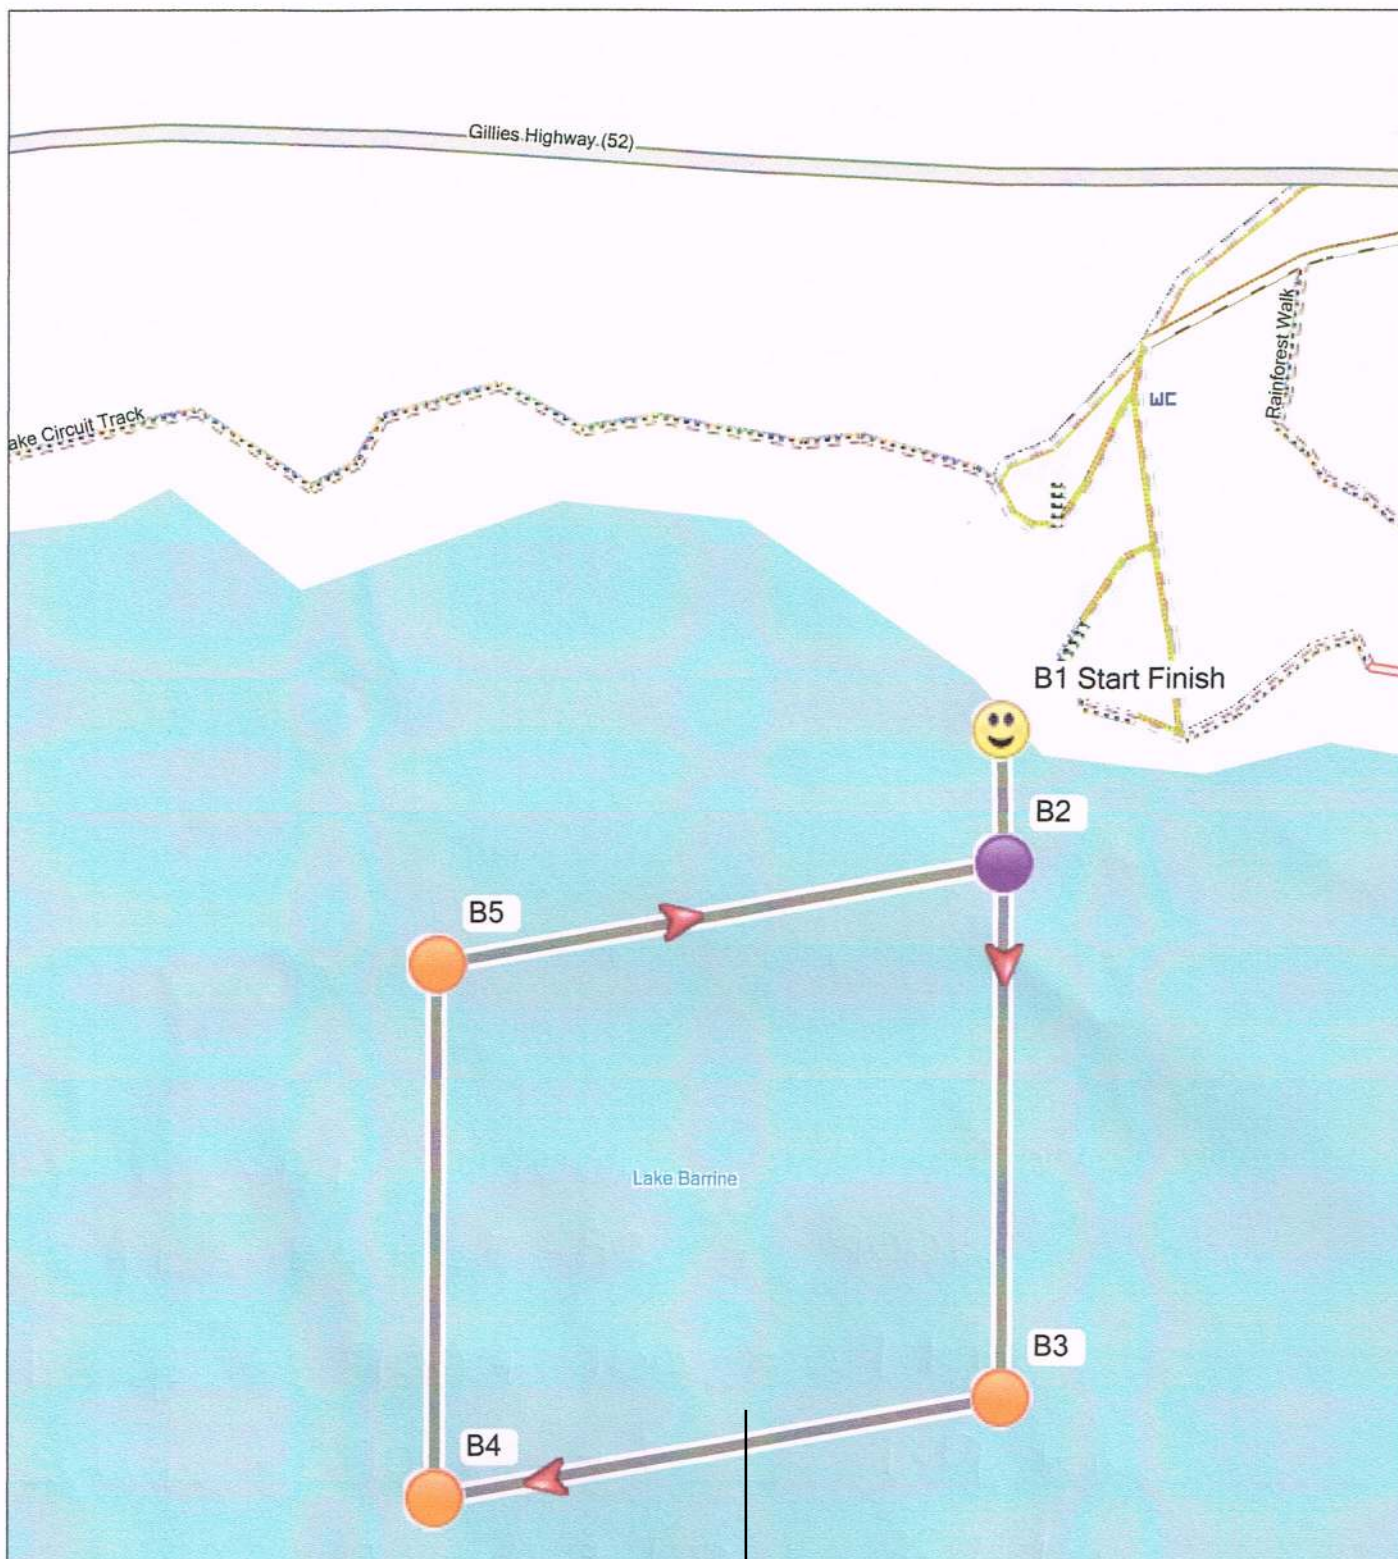

LAKE BARRINE COURSE

REGISTRATION OPENS 9:00AM - 10:00AM

DISTANCES

3.8km = 4 laps
1.9km = 2 laps
1.0km = 1 lap

SWIM BRIEFING

3.8km = 10:15am
1.9km = 10:15am
1.0km = 10:15am

WAVE STARTS

3.8km = 10:30am
1.9km = 10:40am
1.0km = 10:40am

LB 1 km

Openfietsmap Lite

PROGRAM LICENCED UNDER GPL V2