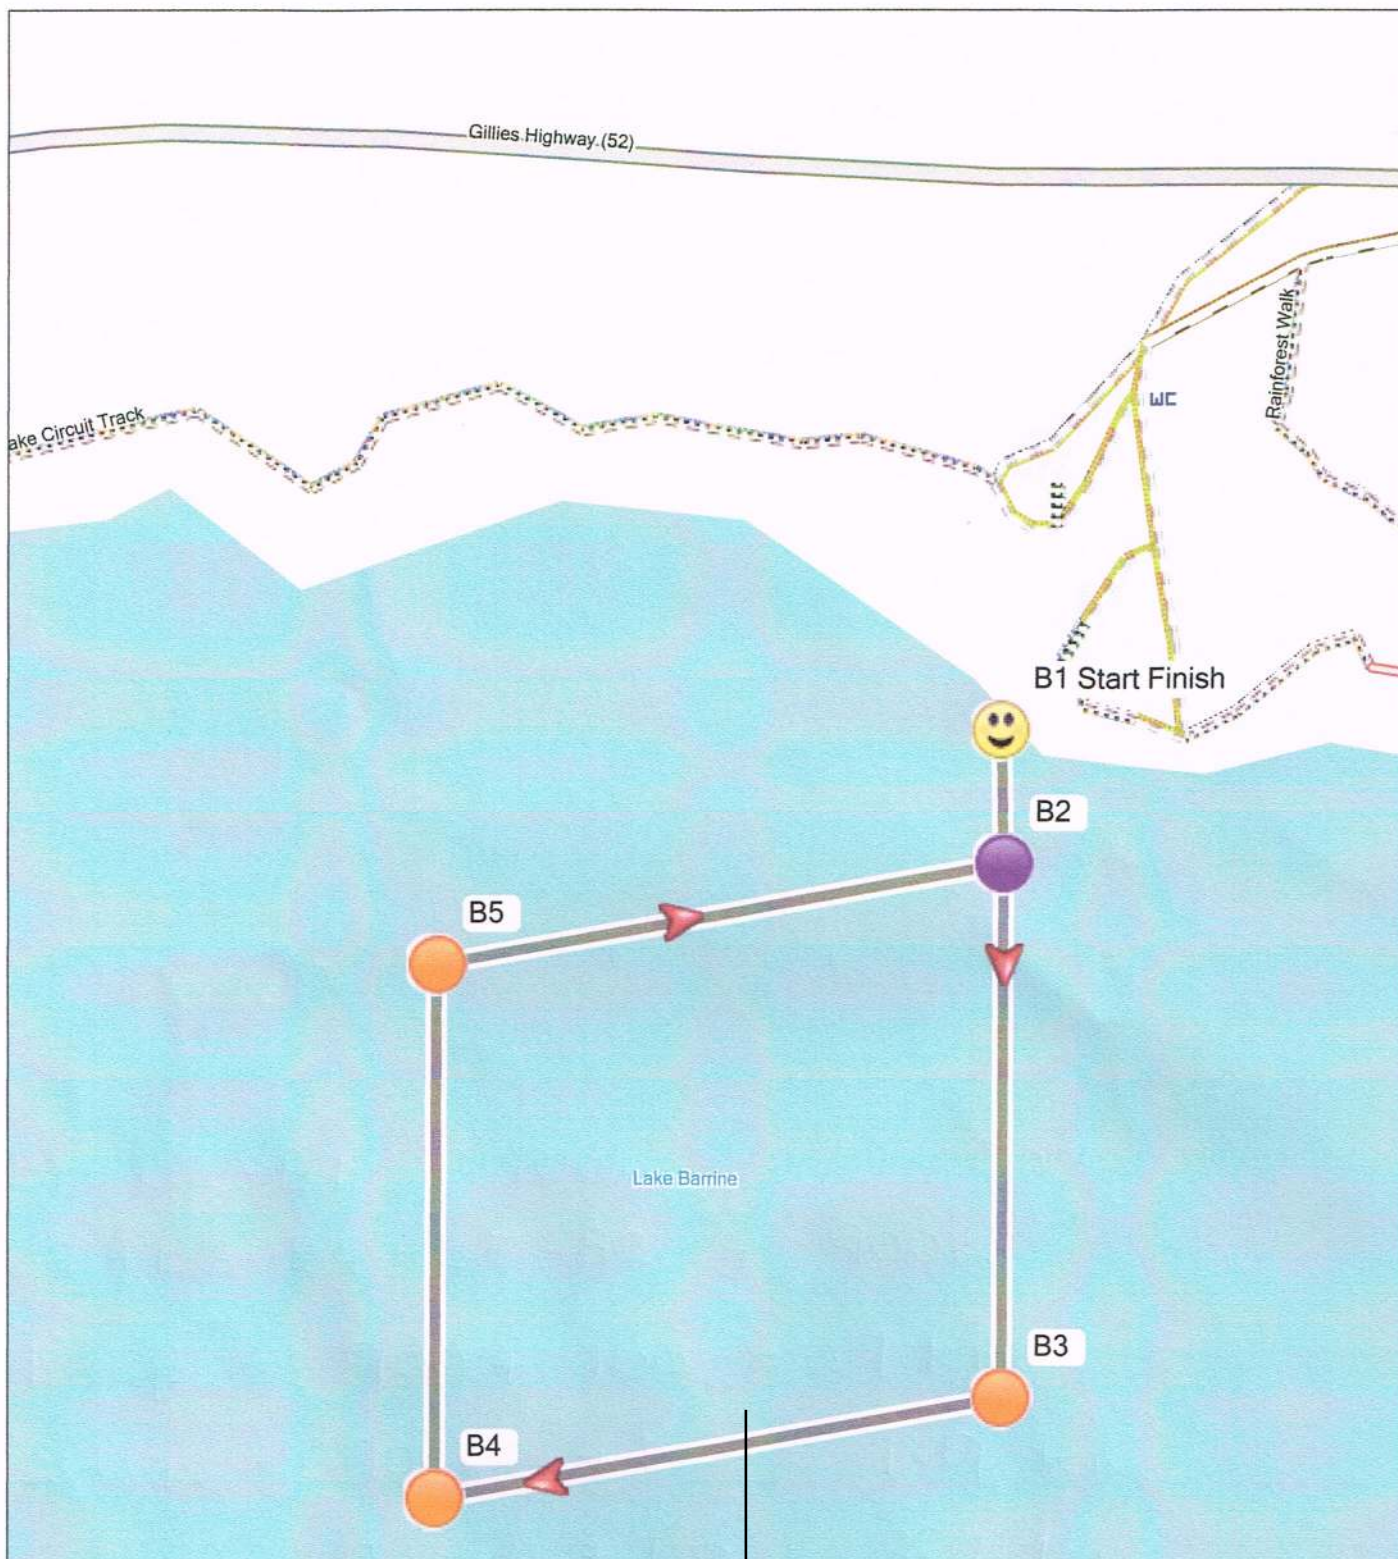

LAKE BARRINE COURSE

REGISTRATION OPENS 9:00AM

DISTANCES

3.8km = 4 laps
1.9km = 2 laps
1.0km = 1 lap

SWIM BRIEFING

3.8km = 9:50am
1.9km = 9:50am
1.0km = 10:20am

WAVE STARTS

3.8km = 10:00am
1.9km = 10:20am
1.0km = 10:30am

Openfietsmap Lite

PROGRAM LICENCED UNDER GPL V2

LB 1 km

GARMIN