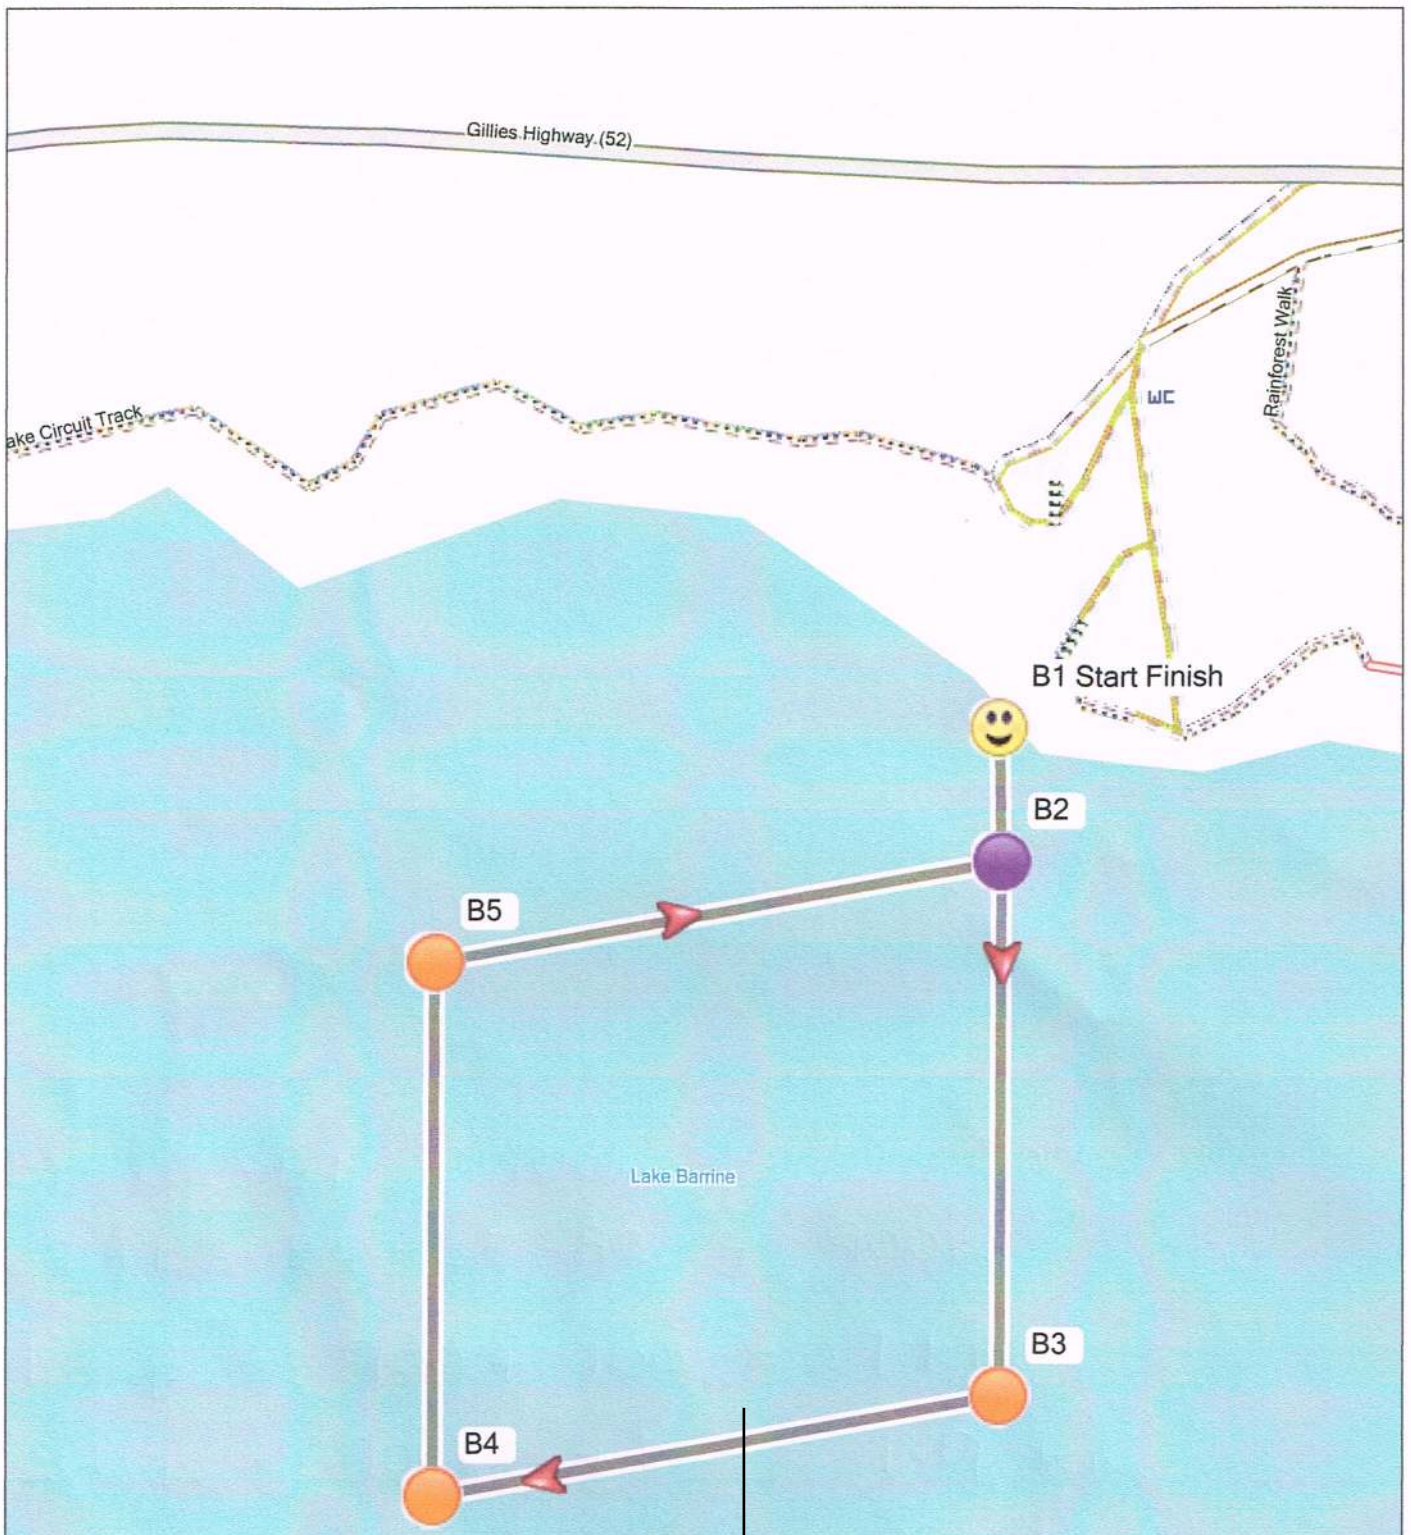

LAKE BARRINE COURSE

REGISTRATION OPENS 9:00AM

DISTANCES

3.8km = 4 laps
1.9km = 2 laps
1.0km = 1 lap

SWIM BRIEFING

3.8km = 9:50am
1.9km = 10:20am
1.0km = 10:20am

WAVE STARTS

3.8km = 10:00am
1.9km = 10:30am
1.0km = 10:30am

LB 1 km

Openfietsmap Lite

PROGRAM LICENCED UNDER GPL V2